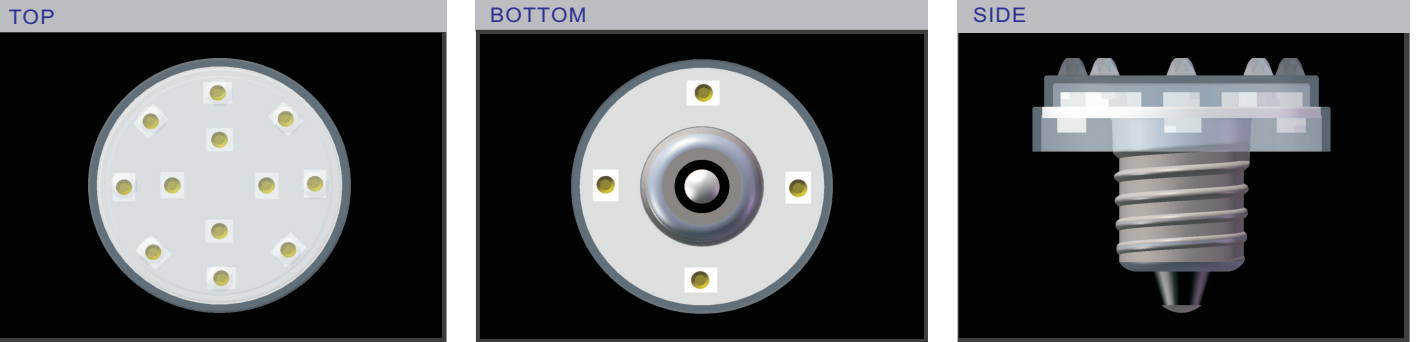

# Product Specification

Description	LED Amusement Lamp
Model NO	YJLED-035-SV16W

## Product Structure