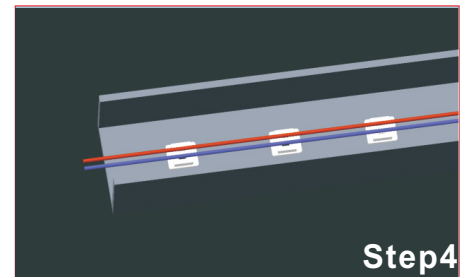

## Product Parameters

Part No.	Voltage	Color	Watts	LEDs	IP	Beam angle	Weight
YJLED-008-SV16W	AC60V		max0.8W	16pcs 3528	Ip44	120°	6.2g

R: 625-630nm G: 520-525nm B: 465-470nm Y: 585-595nm O: 600-605nm P: 390-410nm

## Product Installation

Turn off the power

Drill hole ( $\varnothing=16\text{mm}\sim 18\text{mm}$ )  
(A to A=100mm~200mm)

Through the lamp into the hole  
According to the order of 1-16

Use screws to fix the base .