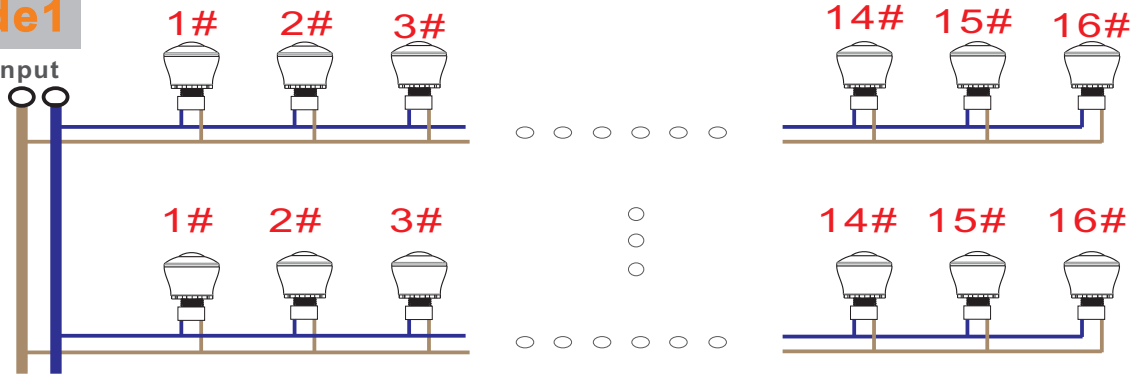

Product Wiring Diagram

Mode1

AC60V Input