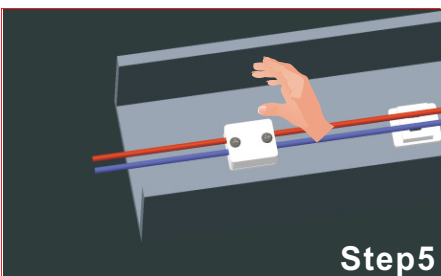

## Product Installation

Turn off the power

Drill hole ( $\varnothing=16\text{mm}\sim 18\text{mm}$ )  
(A to A=100mm~200mm)

Through the lamp into the hole  
According to the order of 1-16

Use screws to fix the base .