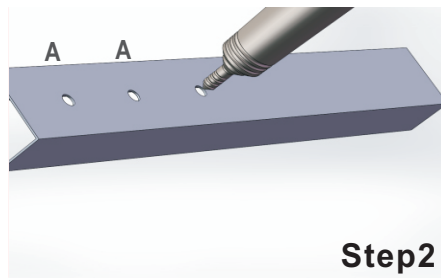

## Product Parameters

Part No.	Voltage	Color	Watts	LEDs	IP	Beam angle	Weight
YJLED-008-SV16W	AC60V		max0.8W	16pcs 3528	Ip44	120°	6.2g

R: 625-630nm G: 520-525nm B: 465-470nm Y: 585-595nm O: 600-605nm P: 390-410nm

## Product Installation

Turn off the power

Drill hole ( $\varnothing=16\text{mm}\sim 18\text{mm}$ )  
(A to A=100mm~200mm)

Through the lamp into the hole  
According to the order of 1-16

Use screws to fix the base .