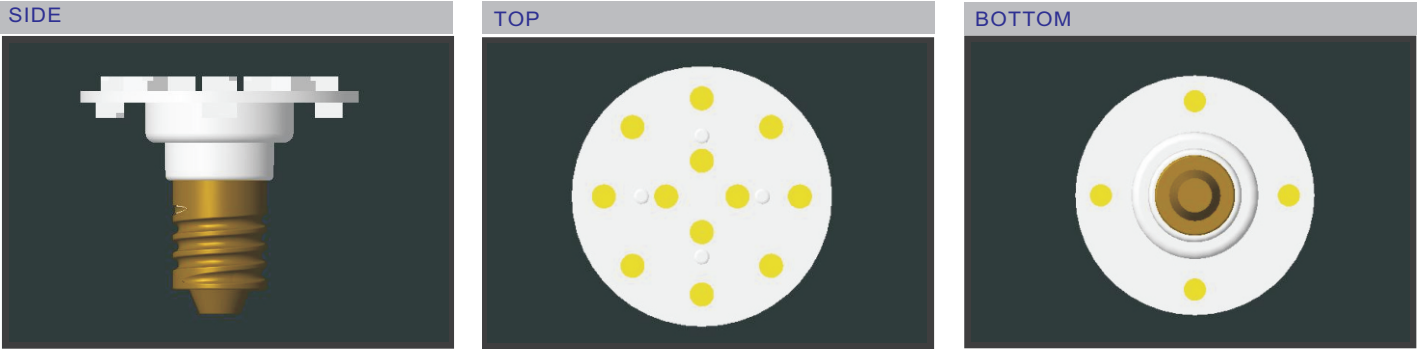

# Product Specification

Description	LED Amusement Lamp
Model NO	YJLED-008-SV16W

## Product Application

Amusement LED Lamps are widely used in the park, Theme park, amusement park and all kinds of amusement machines

**SHENZHEN AGLARE LIGHTING CO., LTD**  
Web: [www.aglare.cn/](http://www.aglare.cn/) [www.amusementlamp.com](http://www.amusementlamp.com)  
Email: [aglare@aglare.cn](mailto:aglare@aglare.cn)  
Tel: +86-75588868631

## Product Structure