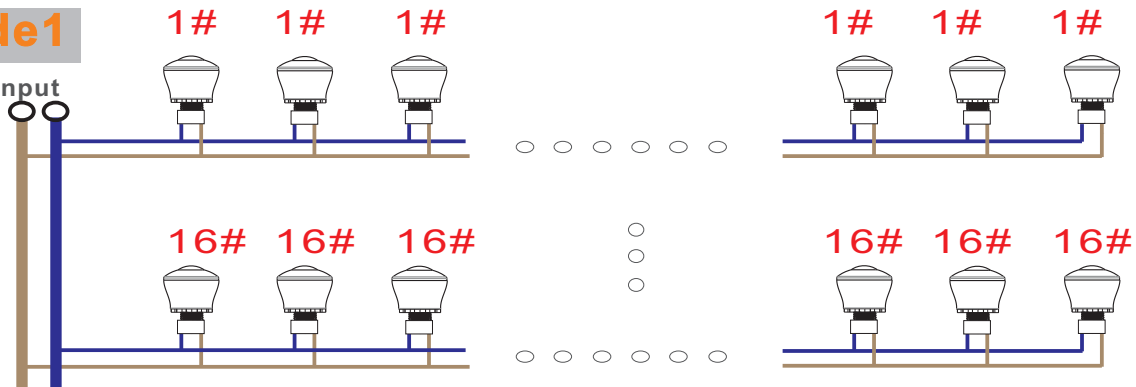

Mode1

AC60V Input

NOTE:

1. 1 The power of the lamp is max0.8W;input voltageAC60V
2. 2 The main wire is recommended for each square MM maximum 10A current
3. 3 Non overload use