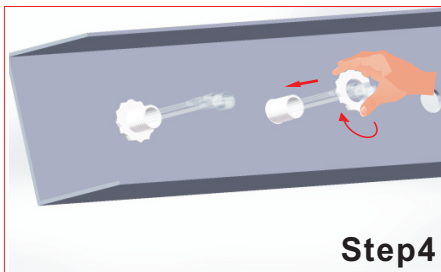

Product Specification

Description	LED Amusement Lamp
Model NO	YJLED-060-SN18RGB

Product Picture

Ip65 CE 

Product Application

Amusement LED Lamps are widely used in the park, Theme park, amusement park and all kinds of amusement machines

R: 625-630nm G: 520-525nm B: 465-470nm Y: 585-595nm O: 600-605nm P: 390-410nm

Product Installation

Step1

Turn off the power

Step2

Drill hole ($\varnothing = 19\text{mm} \sim 23\text{mm}$)
(A to A = $100\text{mm} \sim 200\text{mm}$)

Step3

Through the lamp into the hole

Step4

Use the ring to lock this lamp.

Step5

Connect the waterproof wire.

Step6

Turn on the power