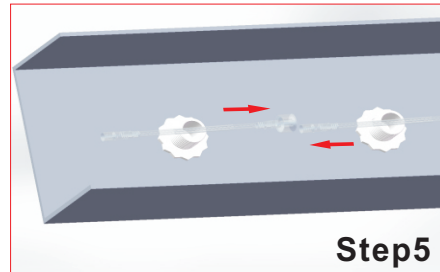

Product Specification

Description	LED Amusement Lamp
Model NO	YJLED-060-SN18RGB

Product Picture

Ip65 CE 

Product Application

Amusement LED Lamps are widely used in the park, Theme park, amusement park and all kinds of amusement machines

R: 625-630nm G: 520-525nm B: 465-470nm Y: 585-595nm O: 600-605nm P: 390-410nm

Product Installation

Step1

Turn off the power

Step2

Drill hole ($\varnothing = 19\text{mm} \sim 23\text{mm}$)
(A to A = $100\text{mm} \sim 200\text{mm}$)

Step3

Through the lamp into the hole

Step4

Use the ring to lock this lamp.

Step5

Connect the waterproof wire.

Step6

Turn on the power