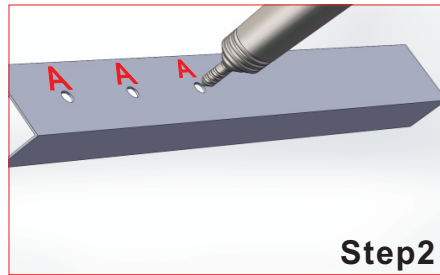

Step1

Step2

Drill hole ($\varnothing = 19\text{mm} \sim 23\text{mm}$)
(A to A = $100\text{mm} \sim 200\text{mm}$)