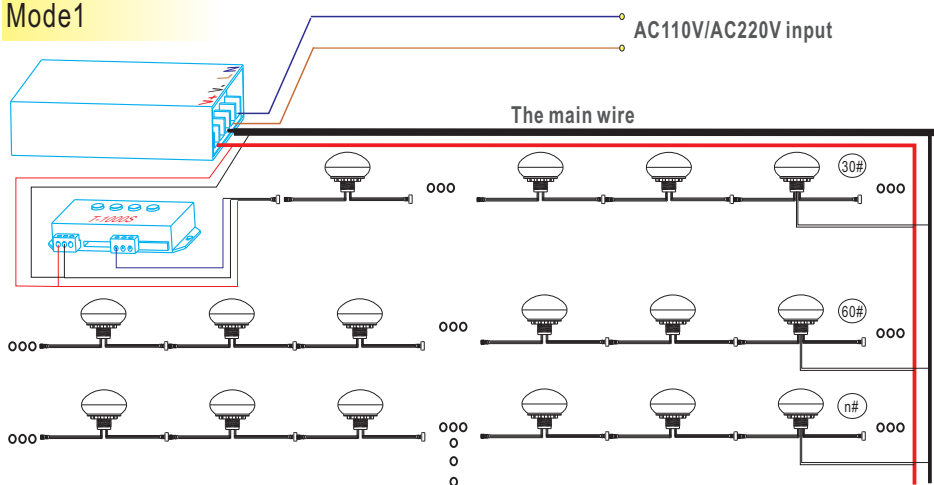

R: 625-630nm G: 520-525nm B: 465-470nm Y: 585-595nm O: 600-605nm P: 390-410nm

Product Installation

Step1

Turn off the power

Step2

Drill hole ($\varnothing = 19\text{mm} \sim 23\text{mm}$)
(A to A = $100\text{mm} \sim 200\text{mm}$)

Step3

Through the lamp into the hole

Step4

Use the ring to lock this lamp.

Step5

Connect the waterproof wire.

Step6

Turn on the power

Product Wiring Diagram

Mode1

Note:

- 1 The power supply output is DC24v, >n*4.4W
- 2 We offer one power wire for bulbs for per 30 pixel lamps
- 3 The main wire per square mm up to 10A current
- 4 The distance between the controller and the lamp or the lamp and the lamp must be less than 5 meters, Otherwise you need to connect the signal amplifier
- 5 Please note that the signal line and high voltage line separation

Mode2

Note:

- 1 The power supply output is DC24v, >132W
- 2 The distance between the controller and the lamp or the lamp and the lamp must be less than 5 meters, Otherwise you need to connect the signal amplifier
- 3 Please note that the signal line and high voltage line separation