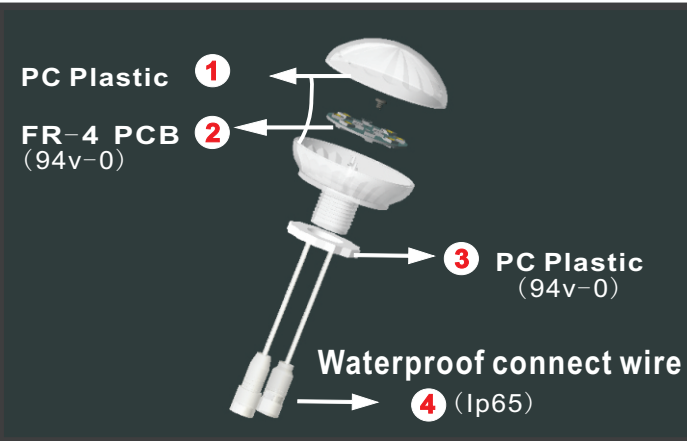

Product Specification

Description	LED Amusement Lamp
Model NO	YJLED-060-SN18RGB

Product Picture

Ip65 CE 

Product Application

Amusement LED Lamps are widely used in the park, Theme park, amusement park and all kinds of amusement machines

SHENZHEN AGLARE LIGHTING CO., LTD
Web: www.aglare.cn / www.amusementlamp.com
Email: aglare@aglare.cn
Tel: +86-75588868631

Product Structure

Product Material

Product size

Product Parameters

Part No.	Voltage	Color	Watts	LEDs	IP	Beam angle	Weight
YJLED-060-SN18RGB	DC24V		max4.4W	18pcs	Ip65	240°	49g

Step3

Through the lamp into the hole

Step4

Use the ring to lock this lamp.

Step5

Connect the waterproof wire.

Step6

Turn on the power