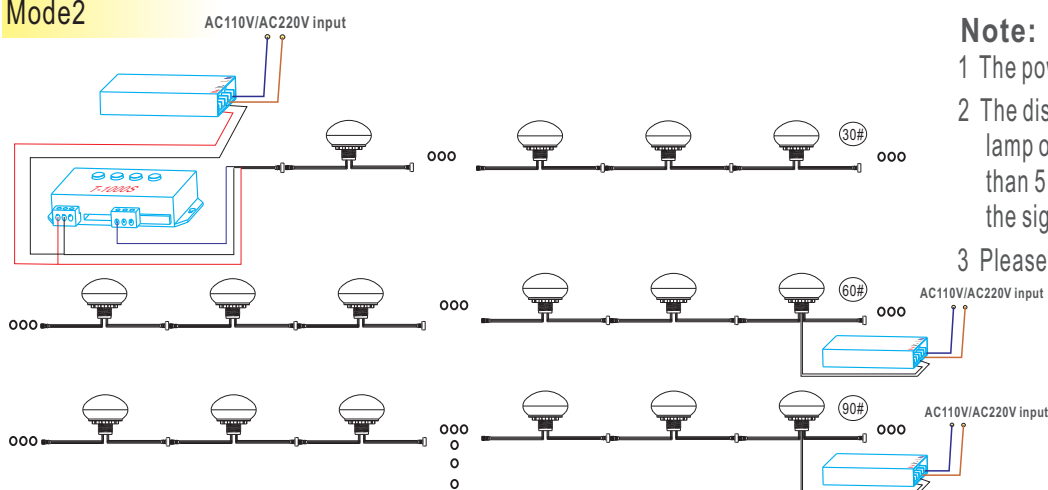

R: 625-630nm G: 520-525nm B: 465-470nm Y: 585-595nm O: 600-605nm P: 390-410nm

Product Installation

Step1

Turn off the power

Step2

Drill hole ($\varnothing = 19\text{mm} \sim 23\text{mm}$)
(A to A = $100\text{mm} \sim 200\text{mm}$)

Step3

Through the lamp into the hole

Step4

Use the ring to lock this lamp.

Step5

Connect the waterproof wire.

Step6

Turn on the power

Product Wiring Diagram

Mode1

Note:

- 1 The power supply output is DC24v, >n*4.4W
- 2 We offer one power wire for bulbs for per 30 pixel lamps
- 3 The main wire per square mm up to 10A current
- 4 The distance between the controller and the lamp or the lamp and the lamp must be less than 5 meters, Otherwise you need to connect the signal amplifier
- 5 Please note that the signal line and high voltage line separation

Mode2

Note:

- 1 The power supply output is DC24v, >132W
- 2 The distance between the controller and the lamp or the lamp and the lamp must be less than 5 meters, Otherwise you need to connect the signal amplifier
- 3 Please note that the signal line and high voltage line separation