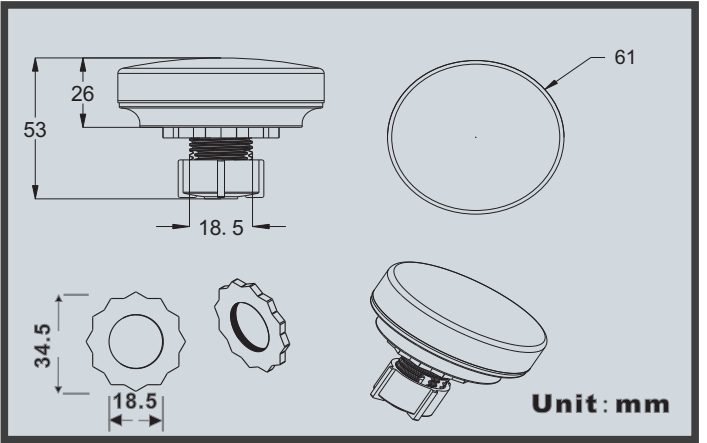

SHENZHEN AGLARE LIGHTING CO., LTD
Web: www.aglare.cn / www.amusementlamp.com
Email: aglare@aglare.cn
Tel: +86-75588868631

Product Structure

Product Material

Product size

Product Parameters

Part No.	Voltage	Color	Watts	LEDs	IP	Beam angle	Weight
YJLED-004E-SN21RGBW	AC24V		max4.5W	21pcs RGBW5050	Ip65	120°	50g

R: 625-630nm G: 520-525nm B: 465-470nm Y: 585-595nm O: 600-605nm P: 390-410nm

Product Installation

Turn off the power

Dill hole($\varnothing=19\text{mm}\sim 23\text{mm}$)

Through the lamp into the hole
According to the order of 1-16

WEIGHT/PCS	Blister Size	G. W	PCS/CARTON	CARTON SIZE
50g	60*35*37cm	15.8KG	288	61*36*38cm

Instructions:

K=K Material Carton
PVC blister box

Caution

Please read the specification before used:

Working temperature range -25°C - 45°C