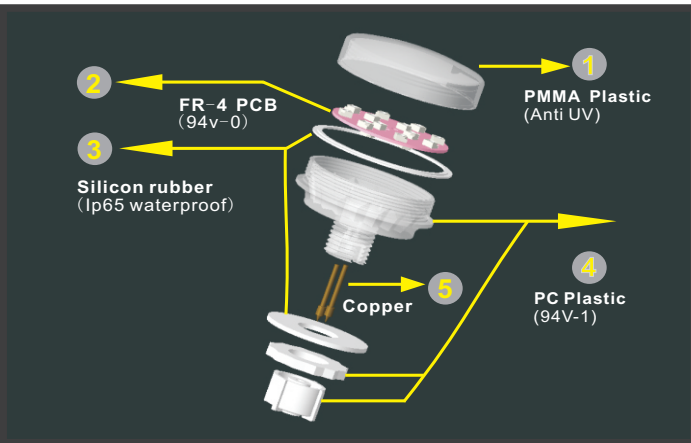

Product Structure

Product Material

Product size

Product Parameters

Part No.	Voltage	Color	Watts	LEDs	IP	Beam angle	Weight
YJLED-004E-SN21RGBW	AC24V		max4.5W	21pcs RGBW5050	Ip65	120°	50g

R: 625-630nm G: 520-525nm B: 465-470nm Y: 585-595nm O: 600-605nm P: 390-410nm

Product Installation

Turn off the power

Dill hole($\varnothing=19\text{mm}\sim 23\text{mm}$)

Through the lamp into the hole
According to the order of 1-16

Use the ring to lock this lamp.

Press the wire into the needle.

Spin this lid in a clockwise
direction.

SHENZHEN AGLARE LIGHTING CO., LTD
Web: www.aglare.cn/ www.amusementlamp.com
Email: aglare@aglare.cn
Tel: +86-75588868631