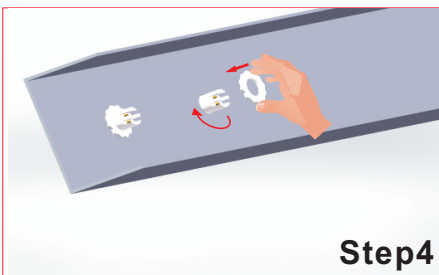

R: 625-630nm G: 520-525nm B: 465-470nm Y: 585-595nm O: 600-605nm P: 390-410nm

Product Installation

Turn off the power

Dill hole($\varnothing=19\text{mm}\sim 23\text{mm}$)

Through the lamp into the hole
According to the order of 1-16

Use the ring to lock this lamp.

Press the wire into the needle.

Spin this lid in a clockwise
direction.

SHENZHEN AGLARE LIGHTING CO., LTD
 Web: www.aglare.cn/ www.amusementlamp.com
 Email: aglare@aglare.cn
 Tel: +86-75588868631