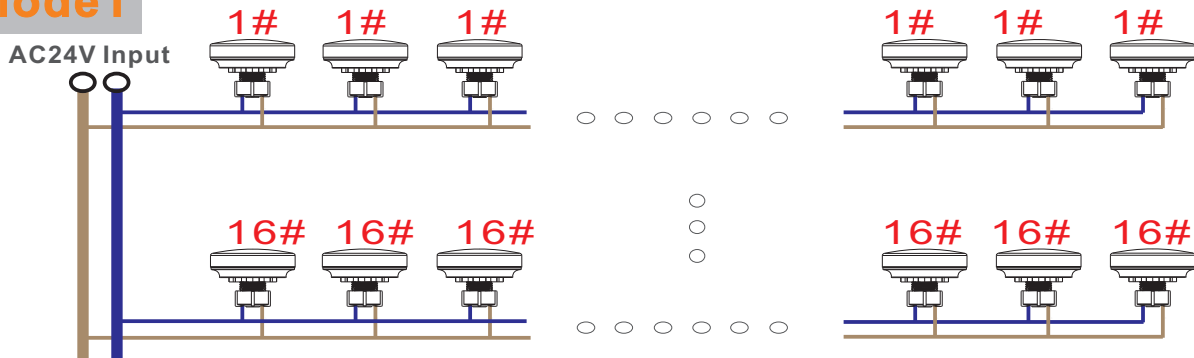

R: 625-630nm G: 520-525nm B: 465-470nm Y: 585-595nm O: 600-605nm P: 390-410nm

Product Installation

Turn off the power

Dill hole($\varnothing=19\text{mm}\sim 23\text{mm}$)

Through the lamp into the hole
According to the order of 1-16

Use the ring to lock this lamp.

Press the wire into the needle.

Spin this lid in a clockwise
direction.

SHENZHEN AGLARE LIGHTING CO., LTD
 Web: www.aglare.cn/ www.amusementlamp.com
 Email: aglare@aglare.cn
 Tel: +86-75588868631

Product Wiring Diagram

Mode1

Mode1

NOTE:

- 1 The power of the lamp is max4.5W;input voltageAC24V
- 2 The main wire is recommended for each square MM maximum 10A current
- 3 Non overload use

Product Package