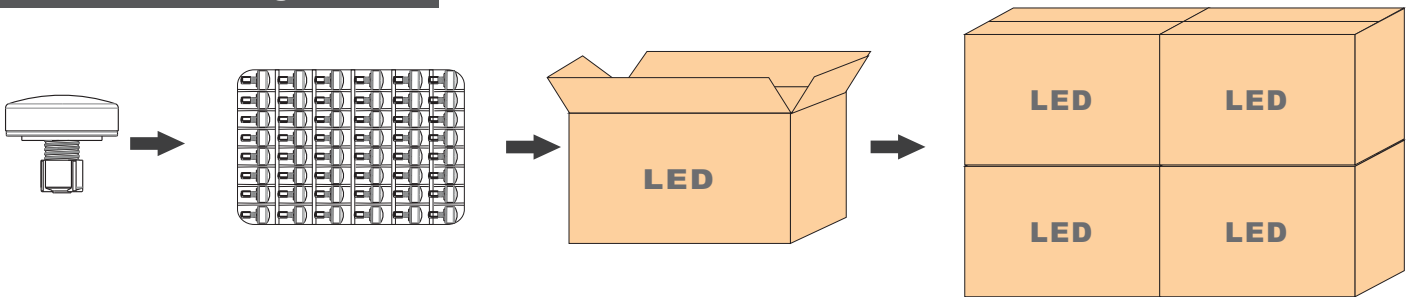

Product Wiring Diagram

Mode1

Mode1

NOTE:

- 1 The power of the lamp is max4.5W;input voltageAC24V
- 2 The main wire is recommended for each square MM maximum 10A current
- 3 Non overload use

Product Package