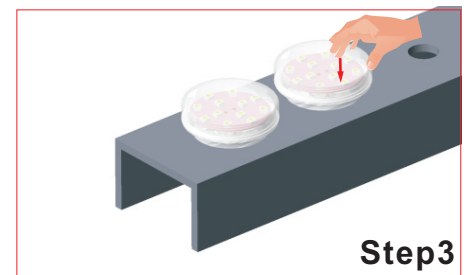

Product Specification

Description	LED Amusement Lamp
Model NO	YJLED-004E-SN21RGBW

Product Picture

Ip65 C E

Product Application

Amusement LED Lamps are widely used in the park, Theme park, amusement park and all kinds of amusement machines

R: 625-630nm G: 520-525nm B: 465-470nm Y: 585-595nm O: 600-605nm P: 390-410nm

Product Installation

Turn off the power

Dill hole($\varnothing=19\text{mm}\sim 23\text{mm}$)

Through the lamp into the hole
According to the order of 1-16

Use the ring to lock this lamp.

Press the wire into the needle.

Spin this lid in a clockwise
direction.

SHENZHEN AGLARE LIGHTING CO., LTD
 Web: www.aglare.cn/ www.amusementlamp.com
 Email: aglare@aglare.cn
 Tel: +86-75588868631