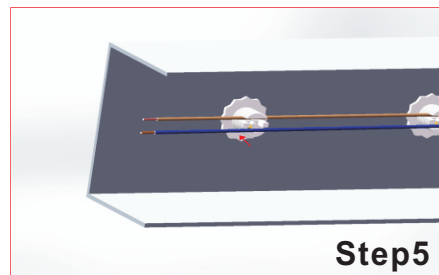

Product Specification

Description	LED Amusement Lamp
Model NO	YJLED-004E-SN21RGBW

Product Picture

Ip65 C E

Product Application

Amusement LED Lamps are widely used in the park, Theme park, amusement park and all kinds of amusement machines

R: 625-630nm G: 520-525nm B: 465-470nm Y: 585-595nm O: 600-605nm P: 390-410nm

Product Installation

Turn off the power

Dill hole($\varnothing=19\text{mm}\sim 23\text{mm}$)

Through the lamp into the hole
According to the order of 1-16

Use the ring to lock this lamp.

Press the wire into the needle.

Spin this lid in a clockwise
direction.

SHENZHEN AGLARE LIGHTING CO., LTD
 Web: www.aglare.cn/ www.amusementlamp.com
 Email: aglare@aglare.cn
 Tel: +86-75588868631