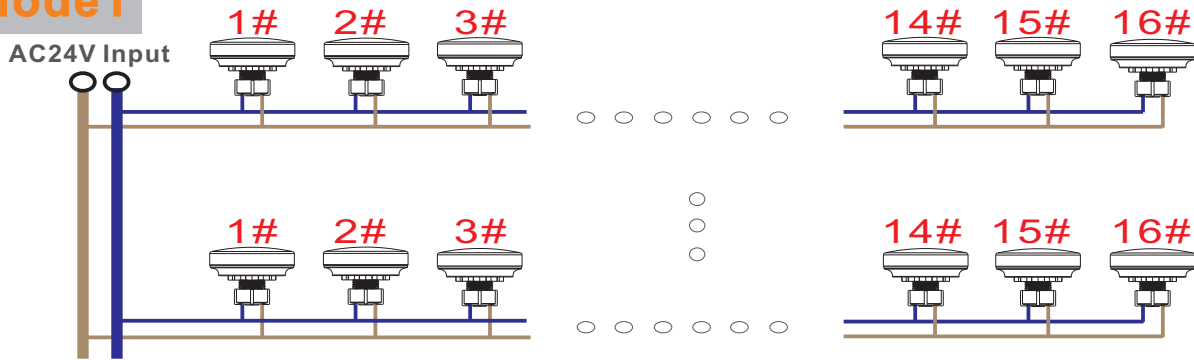

R: 625-630nm G: 520-525nm B: 465-470nm Y: 585-595nm O: 600-605nm P: 390-410nm

Product Installation

Turn off the power

Dill hole($\varnothing=19\text{mm}\sim 23\text{mm}$)

Through the lamp into the hole
According to the order of 1-16

Use the ring to lock this lamp.

Press the wire into the needle.

Spin this lid in a clockwise
direction.

SHENZHEN AGLARE LIGHTING CO., LTD
 Web: www.aglare.cn/ www.amusementlamp.com
 Email: aglare@aglare.cn
 Tel: +86-75588868631

Product Wiring Diagram

Mode1

Mode1

NOTE:

- 1 The power of the lamp is max4.5W;input voltageAC24V
- 2 The main wire is recommended for each square MM maximum 10A current
- 3 Non overload use

Product Package