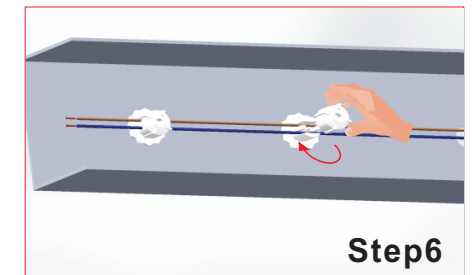

R: 625-630nm G: 520-525nm B: 465-470nm Y: 585-595nm O: 600-605nm P: 390-410nm

Product Installation

Turn off the power

Dill hole($\varnothing=19\text{mm}\sim 23\text{mm}$)

Through the lamp into the hole
According to the order of 1-16

Use the ring to lock this lamp.

Press the wire into the needle.

Spin this lid in a clockwise
direction.

SHENZHEN AGLARE LIGHTING CO., LTD
 Web: www.aglare.cn/ www.amusementlamp.com
 Email: aglare@aglare.cn
 Tel: +86-75588868631