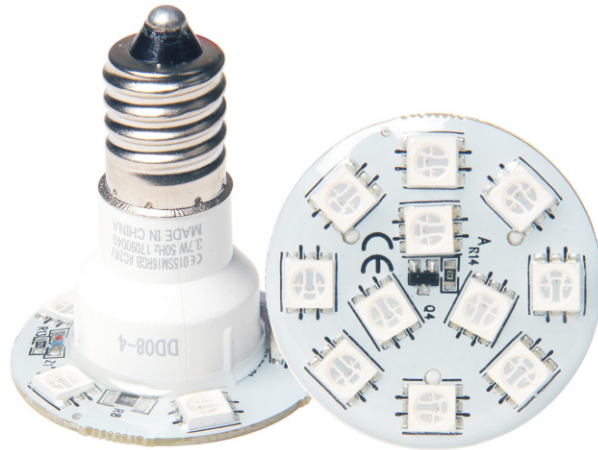

Product Specification

Description	LED Amusement Lamp
Model NO	YJLED-015-SM16RGB

Product Picture

Ip44 CE RoHS

Product Application

Amusement LED Lamps are widely used in the park, Theme park, amusement park and all kinds of amusement machines

Product Parameters

Part No.	Voltage	Color	Watts	LEDs	IP	Beam angle	Weight
YJLED-015-SM16RGB	AC24V		max1.2W	16pcs RGB5050	Ip44	120°	13.2g

R: 625-630nm G: 520-525nm B: 465-470nm Y: 585-595nm O: 600-605nm P: 390-410nm

Product Installation

Step1

Turn off the power

Step2

Dill hole($\varnothing=19\text{mm}\sim 23\text{mm}$)

Step3

Step4

Through the lamp into the hole
According to the order of 1-16

Step5

Spin this lid in a clockwise
direction.

Step6

The lamp housing and lamp are
installed into E14 lampholder.

Step7

Install the upper cover.

SHENZHEN AGLARE LIGHTING CO., LTD

Web: www.aglare.cn/ www.amusementlamp.com