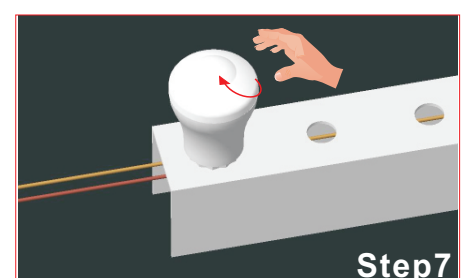

Product Installation

Step1

Turn off the power

Step2

Dill hole($\varnothing=19\text{mm}\sim 23\text{mm}$)

Step3

Step4

Through the lamp into the hole
According to the order of 1-16

Step5

Spin this lid in a clockwise
direction.

Step6

The lamp housing and lamp are
installed into E14 lampholder.

Step7

Install the upper cover.

SHENZHEN AGLARE LIGHTING CO., LTD

Web: www.aglare.cn/ www.amusementlamp.com