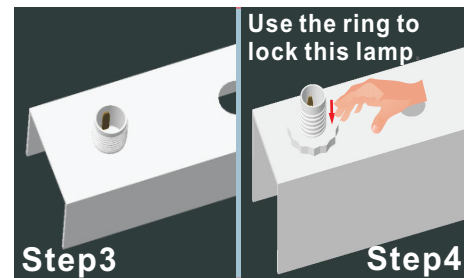

Product Installation

Step1

Turn off the power

Step2

Dill hole($\varnothing=19\text{mm}\sim 23\text{mm}$)

Step3

Step4

Through the lamp into the hole
According to the order of 1-16

Step5

Spin this lid in a clockwise
direction.

Step6

The lamp housing and lamp are
installed into E14 lampholder.

Step7

Install the upper cover.

SHENZHEN AGLARE LIGHTING CO., LTD

Web: www.aglare.cn/ www.amusementlamp.com