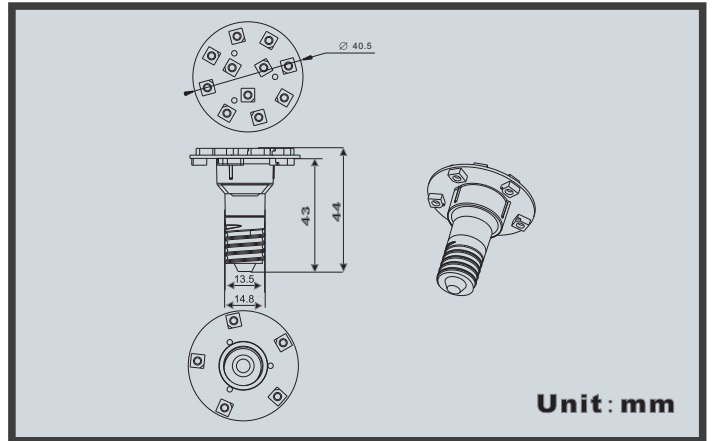

SHENZHEN AGLARE LIGHTING CO., LTD
Web: www.aglare.cn/ www.amusementlamp.com
Email: aglare@aglare.cn
Tel: +86-75588868631

Product Structure

SIDE

TOP

BOTTOM

Product Material

Product size

Unit : mm

Product Parameters

Part No.	Voltage	Color	Watts	LEDs	IP	Beam angle	Weight
YJLED-015-SM16RGB	AC24V		max1.2W	16pcs RGB5050	Ip44	120°	13.2g

R: 625-630nm G: 520-525nm B: 465-470nm Y: 585-595nm O: 600-605nm P: 390-410nm

Product Installation

Step1

Turn off the power

Step2

Dill hole($\varnothing=19\text{mm}\sim 23\text{mm}$)

Step3

Step4

Through the lamp into the hole
According to the order of 1-16