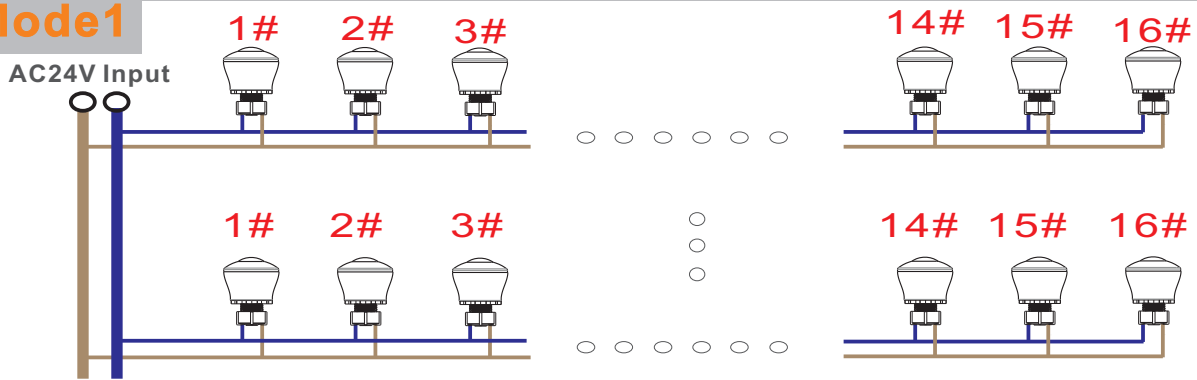

Product Parameters

Part No.	Voltage	Color	Watts	LEDs	IP	Beam angle	Weight
YJLED-015-SM16RGB	AC24V		max1.2W	16pcs RGB5050	Ip44	120°	13.2g

R: 625-630nm G: 520-525nm B: 465-470nm Y: 585-595nm O: 600-605nm P: 390-410nm

Product Installation

Step1

Turn off the power

Step2

Dill hole($\varnothing=19\text{mm}\sim 23\text{mm}$)

Step3

Step4

Through the lamp into the hole
According to the order of 1-16

Step5

Spin this lid in a clockwise
direction.

Step6

The lamp housing and lamp are
installed into E14 lampholder.

Step7

Install the upper cover.

SHENZHEN AGLARE LIGHTING CO., LTD

Web: www.aglare.cn/ www.amusementlamp.com

Email: aglare@aglare.cn

Tel: +86-75588868631

Product Wiring Diagram

Mode 1

Mode 1

NOTE:

- 1 The power of the lamp is max1.2W;input voltageAC24V
- 2 The main wire is recommended for each square MM maximum 10A current
- 3 Non overload use