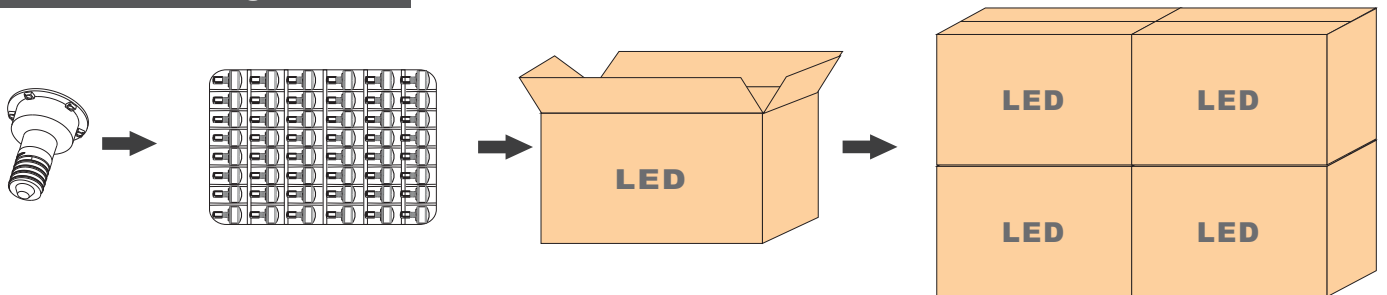

Product Package

WEIGHT/PCS	Blister Size	G. W	PCS/CARTON	CARTON SIZE
13.2g	60*28.8*7cm	14.5KG	1003	61*36*38cm

Instructions:

K=K Material Carton
PVC blister box

Caution

Please read the specification before used:

Working temperature range -25°C - 45°C

Working voltage range less than+ $_{-}10\%$

Please turn off the power before installation

SHENZHEN AGLARE LIGHTING CO., LTD

Web: www.aglare.cn/ www.amusementlamp.com

Email: aglare@aglare.cn

Tel: +86-75588868631