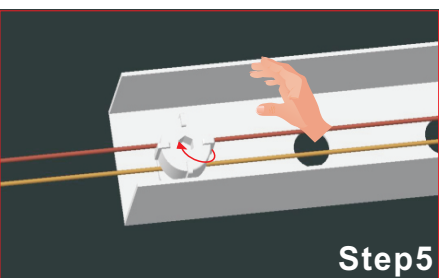

Product Installation

Step1

Turn off the power

Step2

Dill hole($\varnothing=19\text{mm}\sim 23\text{mm}$)

Step3

Step4

Through the lamp into the hole
According to the order of 1-16

Step5

Spin this lid in a clockwise
direction.

Step6

The lamp housing and lamp are
installed into E14 lampholder.

Step7

Install the upper cover.

SHENZHEN AGLARE LIGHTING CO., LTD

Web: www.aglare.cn/ www.amusementlamp.com