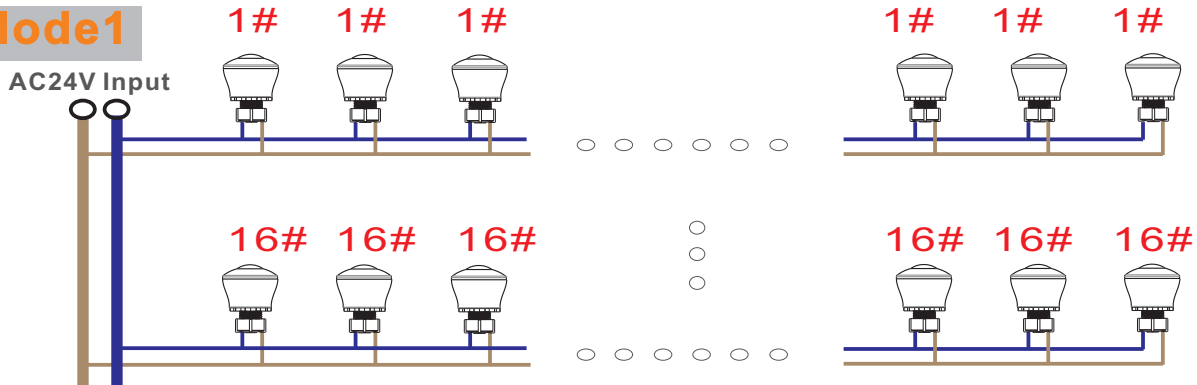

Product Installation

Step1

Turn off the power

Step2

Dill hole($\varnothing=19\text{mm}\sim 23\text{mm}$)

Step3

Step4

Through the lamp into the hole
According to the order of 1-16

Step5

Spin this lid in a clockwise
direction.

Step6

The lamp housing and lamp are
installed into E14 lampholder.

Step7

Install the upper cover.

SHENZHEN AGLARE LIGHTING CO., LTD

Web: www.aglare.cn/ www.amusementlamp.com

Email: aglare@aglare.cn

Tel: +86-75588868631

Product Wiring Diagram

Mode 1

Mode 1

NOTE:

- 1 The power of the lamp is max1.2W;input voltageAC24V
- 2 The main wire is recommended for each square MM maximum 10A current
- 3 Non overload use