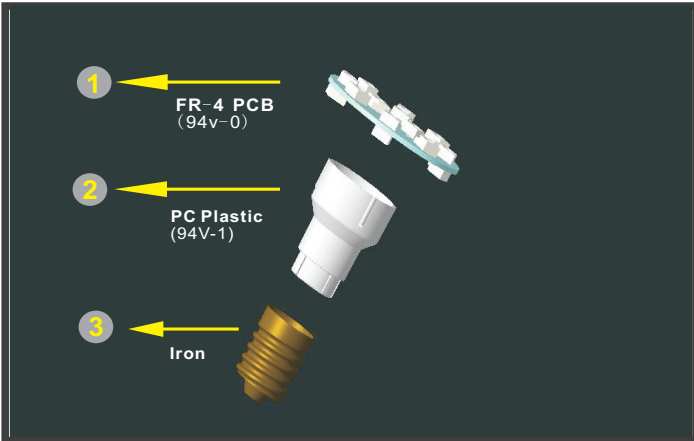

Product Material

Product size